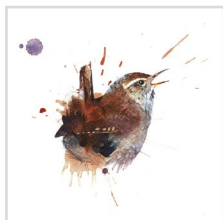

BLUE TIT
LA 01

COAL TIT
LA 05

GREAT TIT
LA 09

LONG TAILED TIT
LA 11

WREN
LA 02

KINGFISHER
LA 06

ROBIN
LA 10

BULLFINCH
LA 12

FIRECREST
LA 03

NUTHATCH
LA 07

SWALLOW
LA 04

HOUSE MARTIN
LA 08

LAURA ANDREW

THE SPLASH BIRD COLLECTION
12 BLANK CARDS

Each of the watercolours on these adorable greeting cards starts life as a splash of paint. Then Laura's imagination turns it into one of our favourite British birds. Printed on British made textured board.